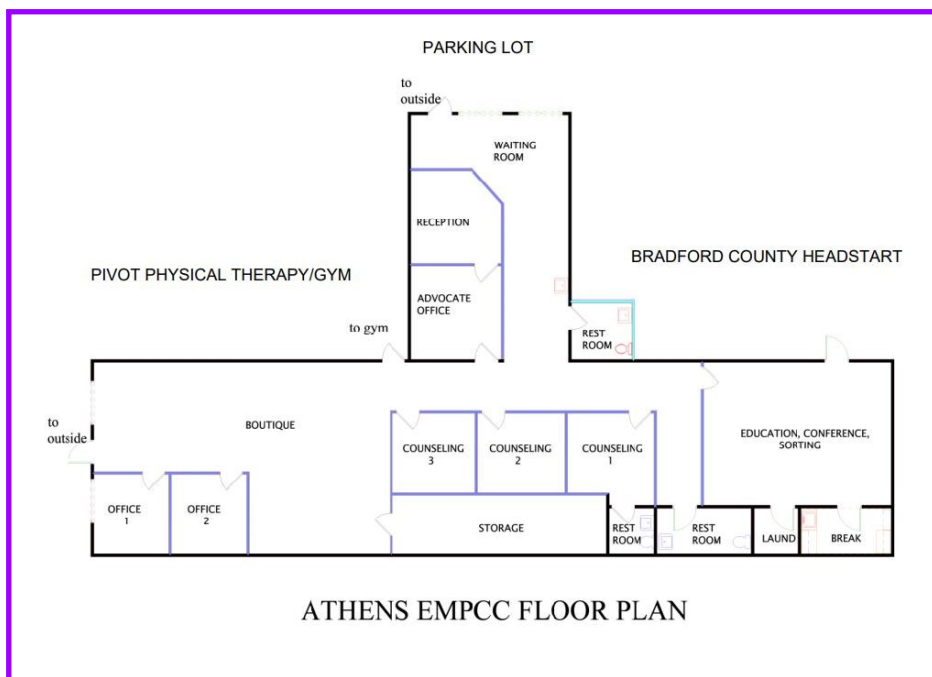

Client Testimony — WHY we need the New Athens Center

“Endless Mountains Pregnancy Care Center in Towanda, PA has been very helpful to me with resources for my children and I. I usually have to use the bus, which means I have to leave about 2 hours before my scheduled appointment in order to get to my 11 am appointment on time.

The Pregnancy Center is a great resource for diapers and clothes which are very costly. The Staff has been very helpful.

Having a location in Athens, PA will be very helpful and will help women like me ,who live in the Sayre and Athens area ,with less commute time.

I thank the donors, staff, and God for this center. We, in the USA are very fortunate to have this resource center. Thank you!”

This client has made a profession of faith and is attending a church.